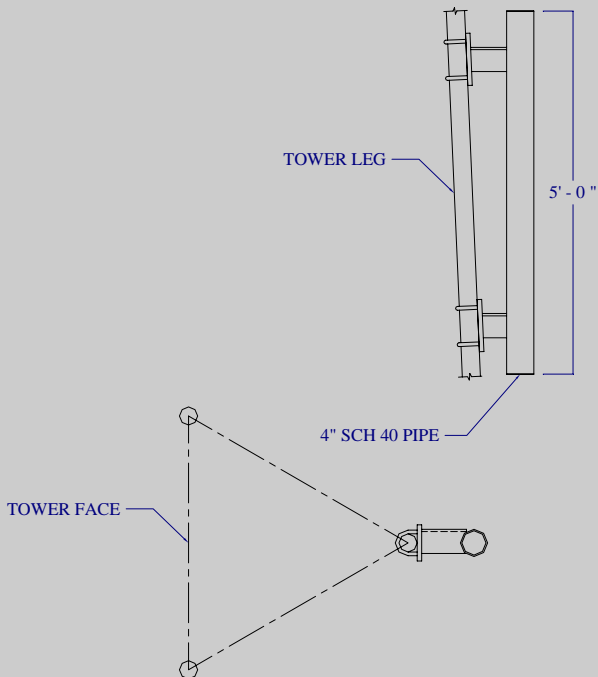

WORLD TOWER

COMPANY, INC.

1213 Compressor Drive
P.O. Box 508
Mayfield, KY 42066

Phone: 270-247-3642
Fax: 270-247-0909

WWW.WORLDTOWER.COM

DISH MOUNT

- Many Options Available for Both Side Mount and Leg Mount
- All Dish Mounts Designed for the Particular Dish Being Installed
- Assembly Hardware Included
- Designed to Insure Factory Fit to World Tower Company, Inc. Towers

LEG MOUNT

SIDE MOUNT