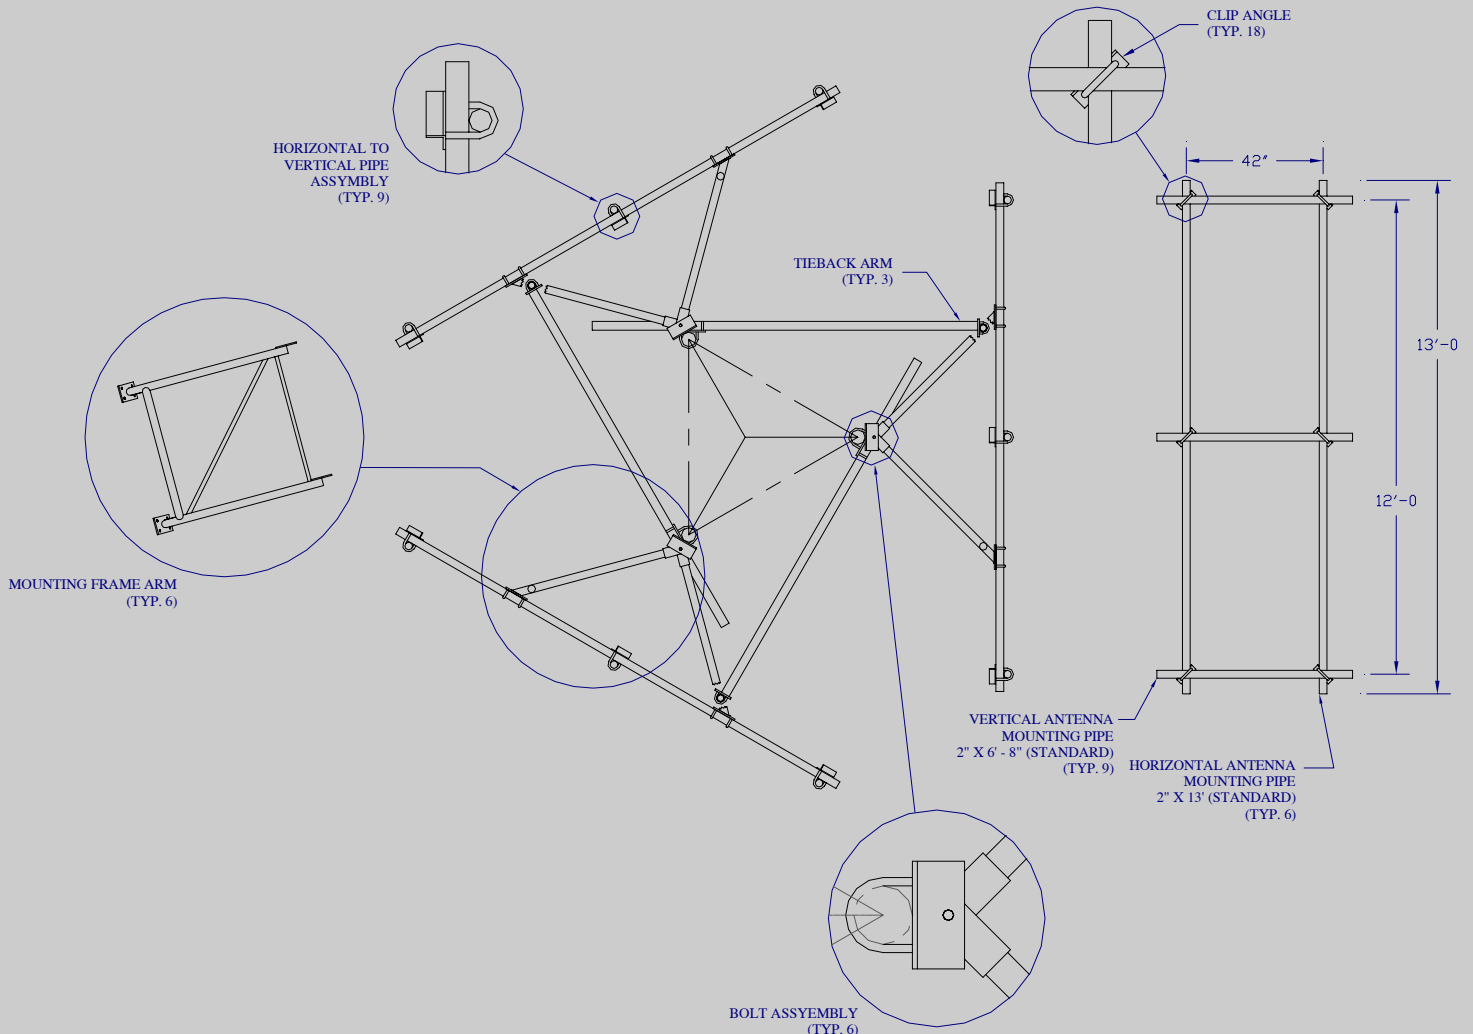

WORLD TOWER

COMPANY, INC.

1213 Compressor Drive
P.O. Box 508
Mayfield, KY 42066

Phone: 270-247-3642
Fax: 270-247-0909

WWW.WORLDTOWER.COM

SECTOR MOUNTS

- Sector Mounts can Accommodate Antenna Configurations up to 12 Antennas
- Attaches to Towers with a Face Width from 36" to 72" Center to Center of Legs
- Variable Vertical Lengths of Antenna Mounting Pipes to Meet Your Particular Requirements
- Variable Horizontal Lengths of Antenna Mounting Pipes to Meet Your Particular Requirements
- Assembly Hardware Included
- Designed to Insure Factory Fit to World Tower Company, Inc. Towers

* DESIGN SHOWN IS FOR 9 ANTENNAS